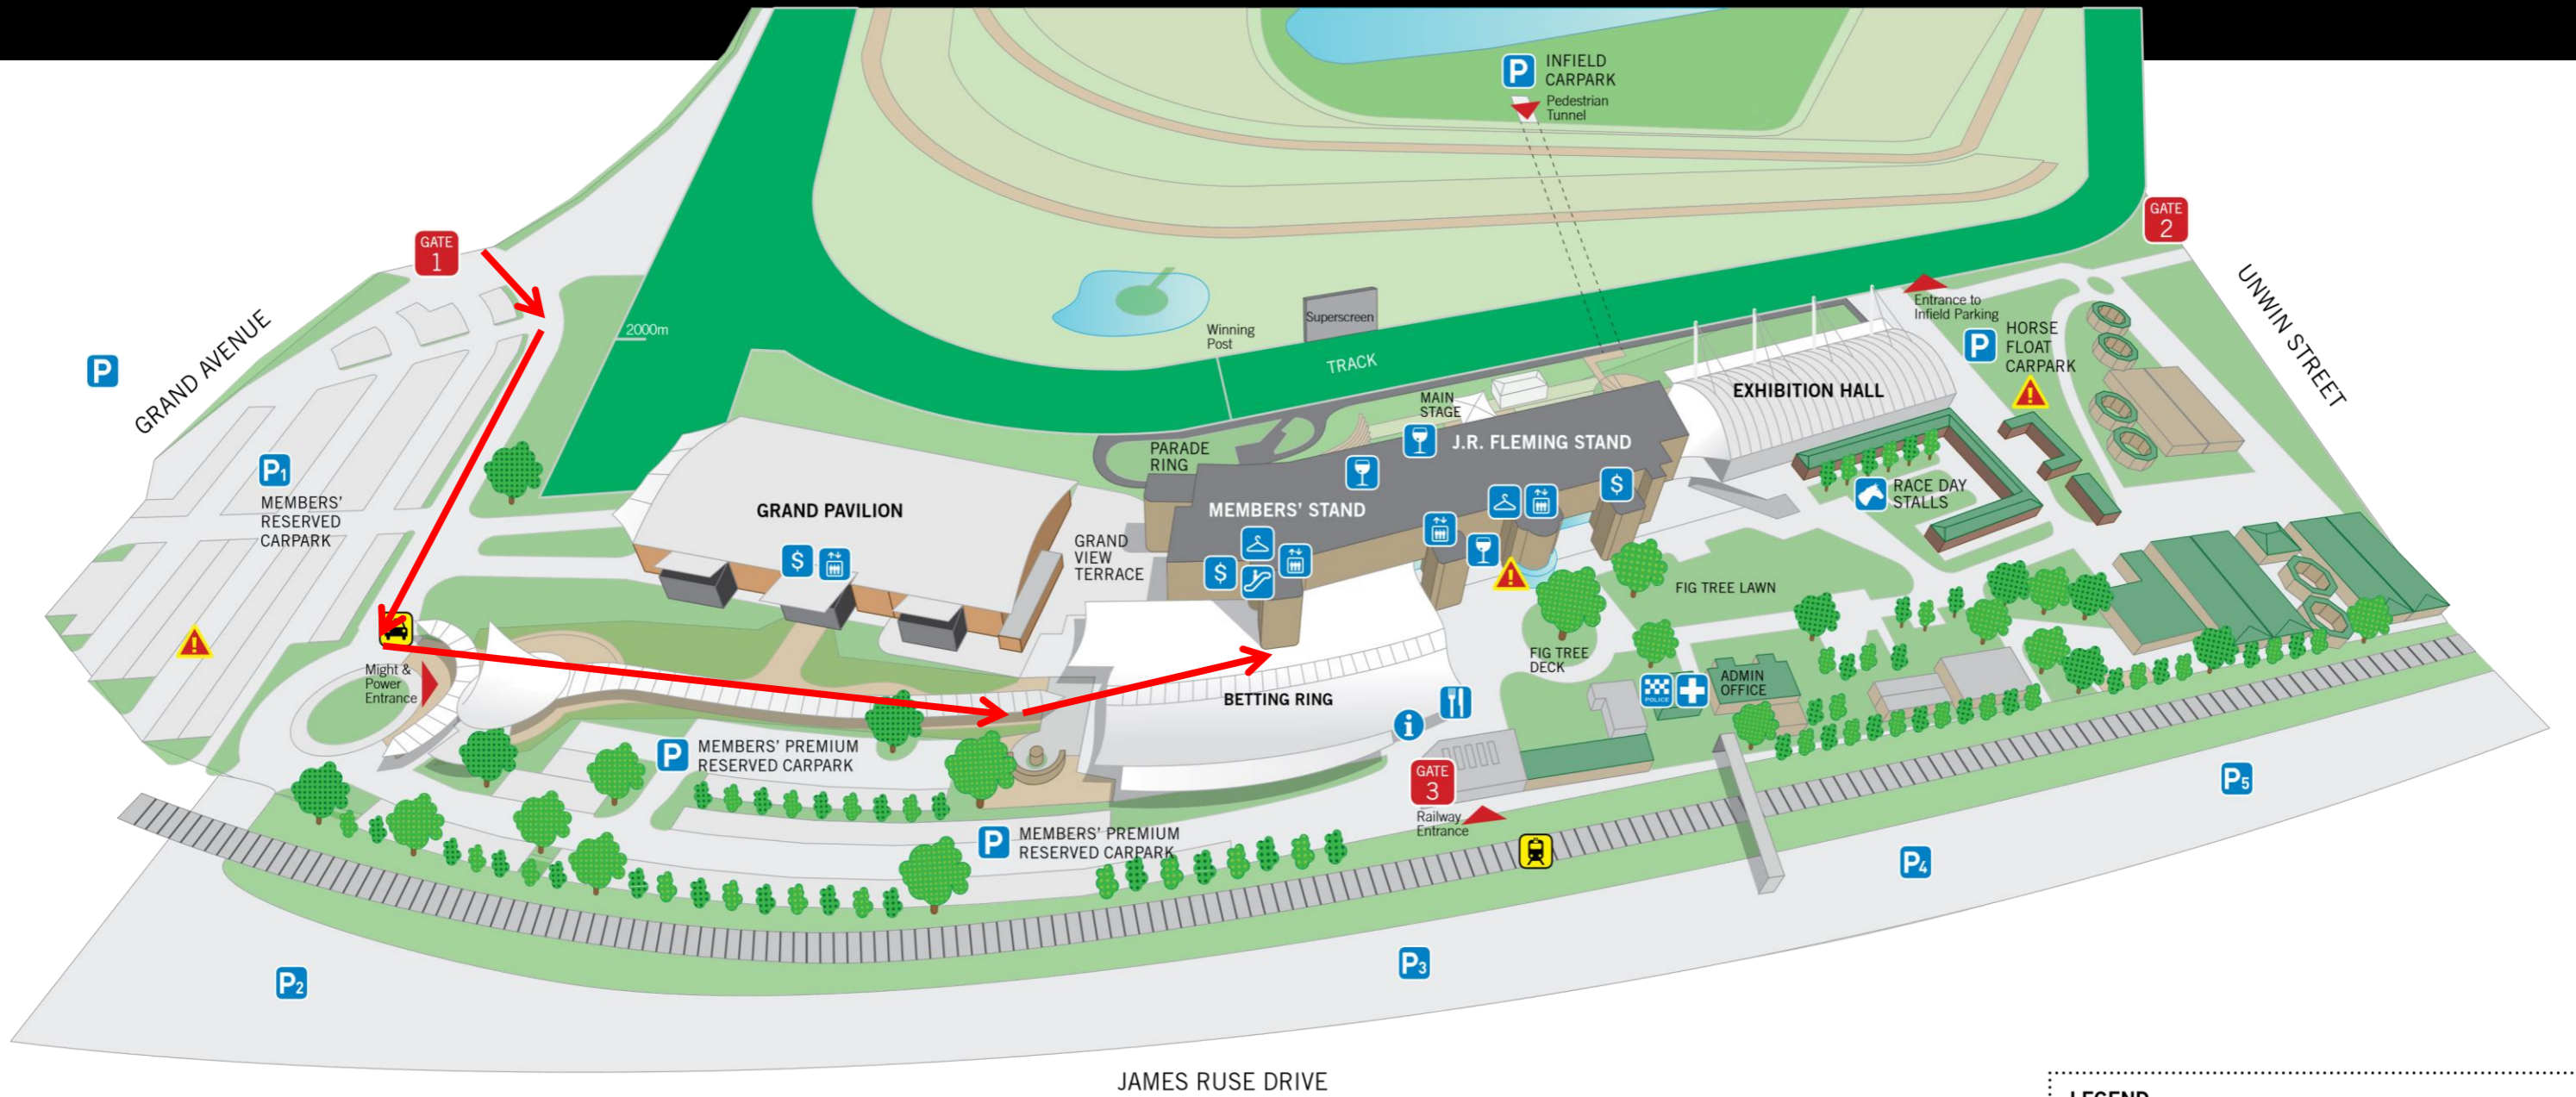

Rosehill Gardens

LEGEND

| | | | |
|--|-------------------------|--|-----------------|
| | Guest Relations Office | | Cafe Valenti |
| | Cloakroom/Racebooks | | Bar |
| | Elevators | | First Aid |
| | Escalators | | Police/Security |
| | Toilets | | Parking |
| | ATM | | Taxi Rank |
| | Emergency Assembly Area | | Train Station |